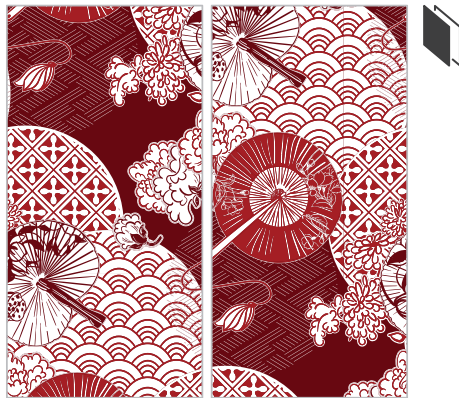

Kyoto Red
300x300cm (comp. 2pz 300x150cm)
cod. Y4UX00D330006

and
many
more