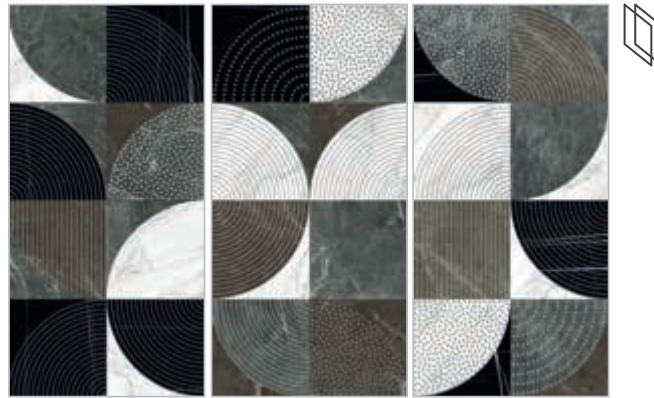

and
many
more

Slab

Veined White
300x150cm

Graphic

Not Circles
300x450cm

+

=

Composition (Slabs+Graphic)