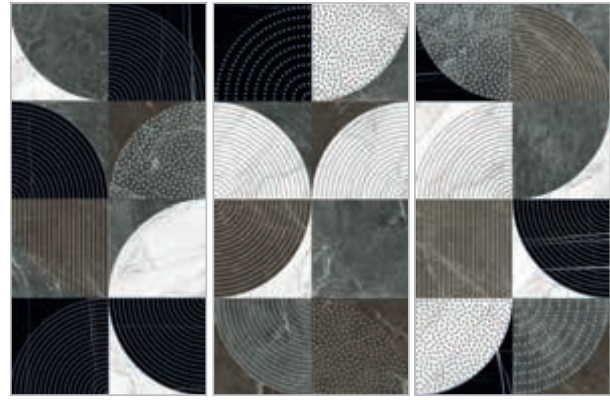

and
many
more

Slab

Veined White
300x150cm

Graphic

Not Circles
300x450cm

+

=

Composition (Slabs+Graphic)