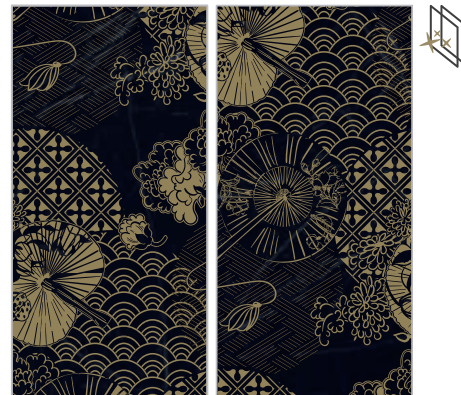

Underwater Sea Sunset
300x150cm

Composition

Underwater Sea Sunset
1200x900cm (comp. 24pz 300x150cm)
cod. Y4US00D129006

Slab

Black Marquinia
300x150cm

Graphic

Kyoto Gold
300x300cm

Composition (Slabs+Graphic)