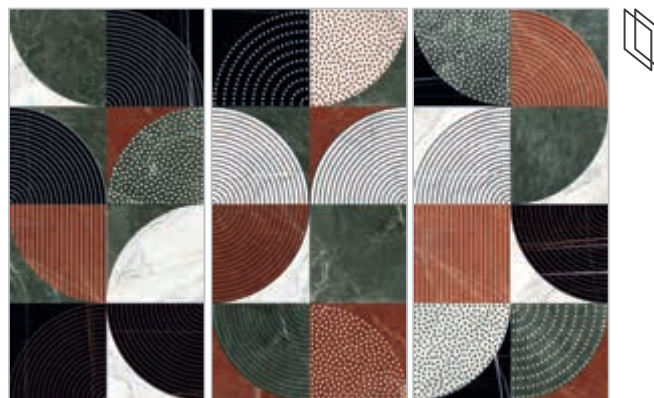

Not Circles Red
300x450cm (comp. 3pz 300x150cm)
cod. Y4W200D453006