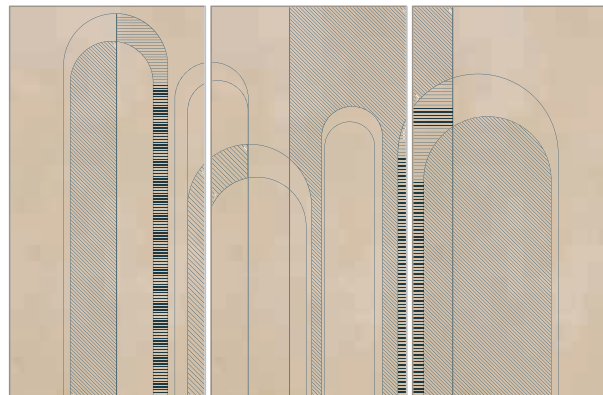

=

Composition (Slabs+Graphic)

Arches Gold
300x450cm (comp. 3pz 300x150cm)
cod. Y4W800D453006

Colors Ideas

Arches Red
300x450cm (comp. 3pz 300x150cm)
cod. Y4W900D453006

Arches Blue
300x450cm (comp. 3pz 300x150cm)
cod. Y4WA00D453006